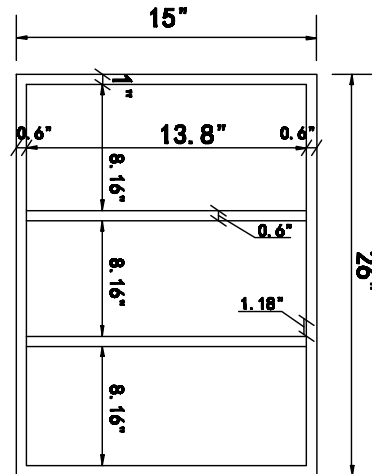

Front View

Side View

Inside Side View

Inside Front View

Back View

DWG. NO.

MODEL NO:

MR571728BRS

REVISIONS

- ①
- ②
- ③
- ④
- ⑤
- ⑥

ELEGANT
FURNITURE & LIGHTING™

500-550 E. Erie Avenue

Philadelphia PA 19134

1-888-388-3390

Model #	Product Type	Style	Product Width (in)	Product Depth (in)	Product Height (in)	Mirror Width	Mirror Depth
MR571728 BRS	Mirror	Contemporary	17	5	28	16.20"	0.16"
Mirror Height	Frame shape	Orientation	Frame finish	Frame material	Mounting / attachment type	Number of brackets	Beveled glass
27.2"	Rectangle	Vertical	Brass	MDF	Metal Inset hanger	4	No
Frameless	Package LENGTH	Packaged WIDTH	Packaged HEIGHT	Package Weight	Product weight	Shipment Type	
No	31.14	7.95	19.96	23.54	21.34	Small Parcel	