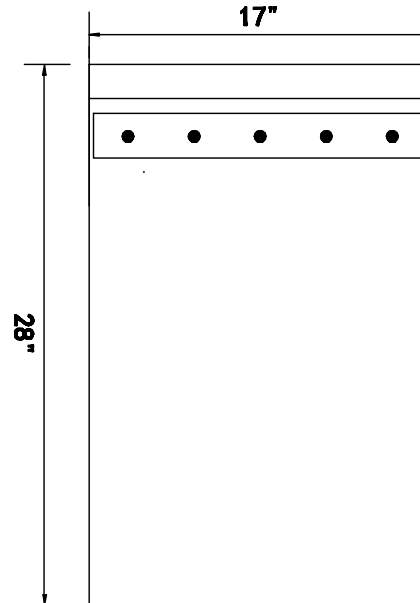

Front View

Side View

Inside Side View

Inside Front View

Back View

DWG. NO.

MODEL NO:

MR571728BRS

REVISIONS

- ①
- ②
- ③
- ④
- ⑤
- ⑥

ELEGANT
FURNITURE & LIGHTING™

500-550 E. Erie Avenue

Philadelphia PA 19134

1-888-388-3390

Model #	Product Type	Style	Product Width (in)	Product Depth (in)	Product Height (in)	Mirror Width	Mirror Depth
MR571728 BRS	Mirror	Contemporary	17	5	28	16.20"	0.16"
Mirror Height	Frame shape	Orientation	Frame finish	Frame material	Mounting / attachment type	Number of brackets	Beveled glass
27.2"	Rectangle	Vertical	Brass	MDF	Metal Inset hanger	4	No
Frameless	Package LENGTH	Packaged WIDTH	Packaged HEIGHT	Package Weight	Product weight	Shipment Type	
No	31.14	7.95	19.96	23.54	21.34	Small Parcel	