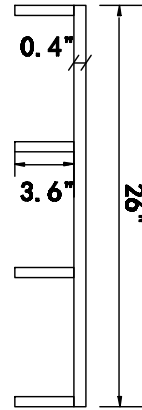

Front View

Side View

Inside Side View

Inside Front View

Back View

DWG. NO.

MODEL NO:

MR571728BRS

SPEC NO:

QUANTITY:

DATE:

CHECKED BY:

FOR PROPOSAL ONLY ALL DIMENSIONS TO BE VERIFIED

PROJECT:

COLOR:

FINISH:

REVISIONS

- ①
- ②
- ③
- ④
- ⑤
- ⑥

ELEGANT
FURNITURE & LIGHTING™

500-550 E. Erie Avenue

Philadelphia PA 19134

1-888-388-3390

Model #	Product Type	Style	Product Width (in)	Product Depth (in)	Product Height (in)	Mirror Width	Mirror Depth
MR571728 BRS	Mirror	Contemporary	17	5	28	16.20"	0.16"
Mirror Height	Frame shape	Orientation	Frame finish	Frame material	Mounting / attachment type	Number of brackets	Beveled glass
27.2"	Rectangle	Vertical	Brass	MDF	Metal Inset hanger	4	No
Frameless	Package LENGTH	Packaged WIDTH	Packaged HEIGHT	Package Weight	Product weight	Shipment Type	
No	31.14	7.95	19.96	23.54	21.34	Small Parcel	

DWG. NO.

MODEL NO:
MR571728BRS

SPEC NO:

QUANTITY:

DATE:

CHECKED BY:

FOR PROPOSAL ONLY ALL DIMENSIONS TO BE VERIFIED

PROJECT: