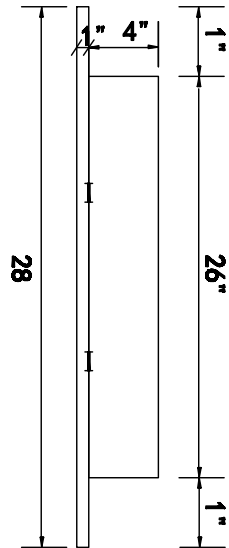

Front View

Side View

Inside Side View

Inside Front View

Back View

DWG. NO.

MODEL NO:

MR571728BRS

SPEC NO:

QUANTITY:

DATE:

CHECKED BY:

FOR PROPOSAL ONLY ALL DIMENSIONS TO BE VERIFIED

PROJECT:

COLOR:

FINISH:

REVISIONS

- ①
- ②
- ③
- ④
- ⑤
- ⑥

ELEGANT
FURNITURE & LIGHTING™

500-550 E. Erie Avenue

Philadelphia PA 19134

1-888-388-3390

Model #	Product Type	Style	Product Width (in)	Product Depth (in)	Product Height (in)	Mirror Width	Mirror Depth
MR571728 BRS	Mirror	Contemporary	17	5	28	16.20"	0.16"
Mirror Height	Frame shape	Orientation	Frame finish	Frame material	Mounting / attachment type	Number of brackets	Beveled glass
27.2"	Rectangle	Vertical	Brass	MDF	Metal Inset hanger	4	No
Frameless	Package LENGTH	Packaged WIDTH	Packaged HEIGHT	Package Weight	Product weight	Shipment Type	
No	31.14	7.95	19.96	23.54	21.34	Small Parcel	

DWG. NO.

MODEL NO:
MR571728BRS

SPEC NO:

QUANTITY:

DATE:

CHECKED BY:

FOR PROPOSAL ONLY ALL DIMENSIONS TO BE VERIFIED

PROJECT: